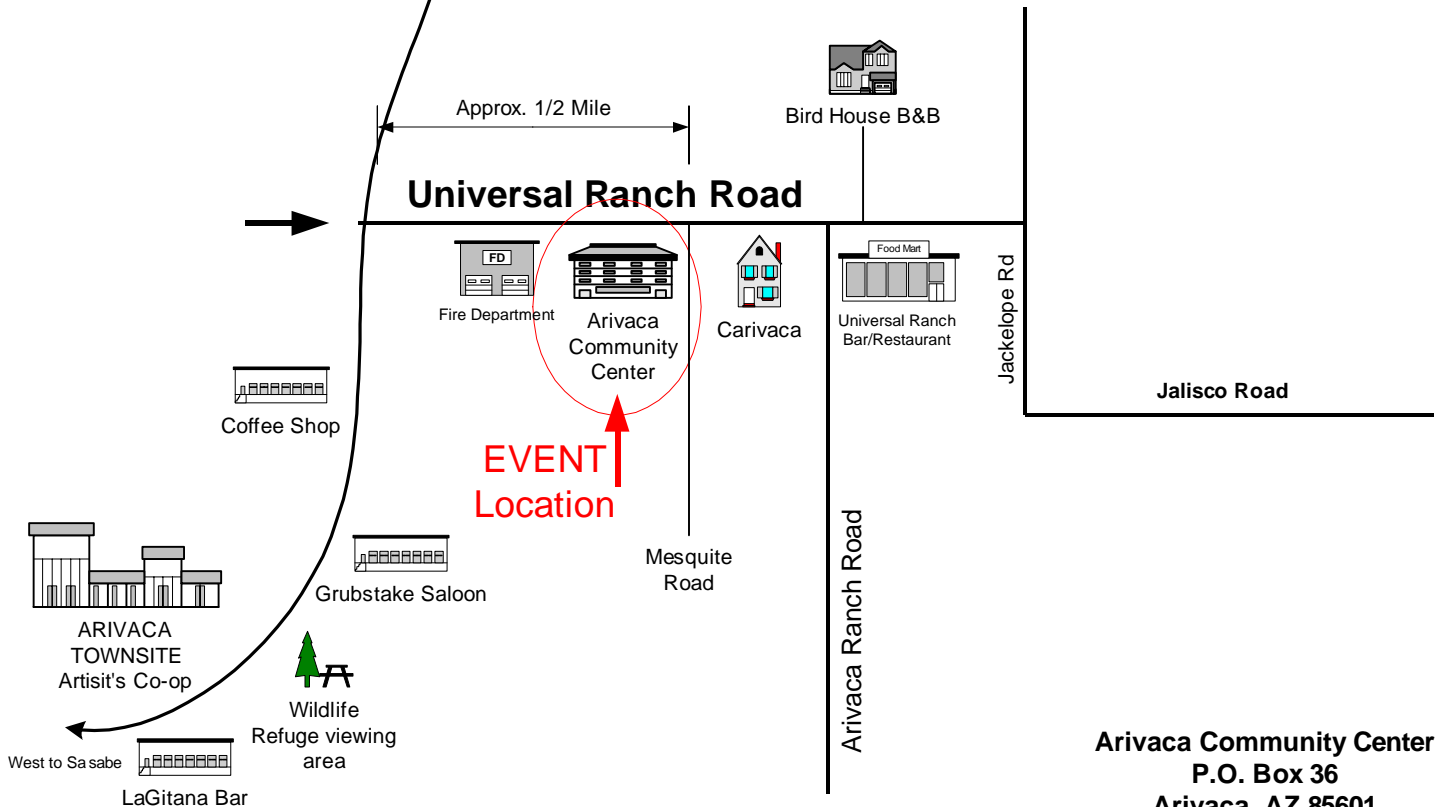

# Directions to:

**Arivaca Independent Filmmakers Expo**  
**Arivaca Community Center**  
**ARIVACA, AZ**

Approximately  
**23 Miles**  
 between  
 Amado  
 and Arivaca

For film expo schedule  
 and information; or for  
 accomodations and  
 tourist info on  
 Arivaca visit  
**www.Arivaca.net**

DIRECTIONS TO THE ARIVACA COMMUNITY CENTER: Take Interstate 19, South from Tucson to Arivaca Road exit at Amado. At end of Exit ramp take right, then right again at stop sign. Take Left onto Arivaca Road (just past Cow Palace Restaurant). Follow Arivaca Road approx. 23 miles to Arivaca. Take left onto Univer sal Ranch Road (Look for RV sign). Continue Straight approximately 1/2 mile, just past the fire department on right.

**Arivaca Community Center**  
**P.O. Box 36**  
**Arivaca, AZ 85601**  
**520-398-3010**