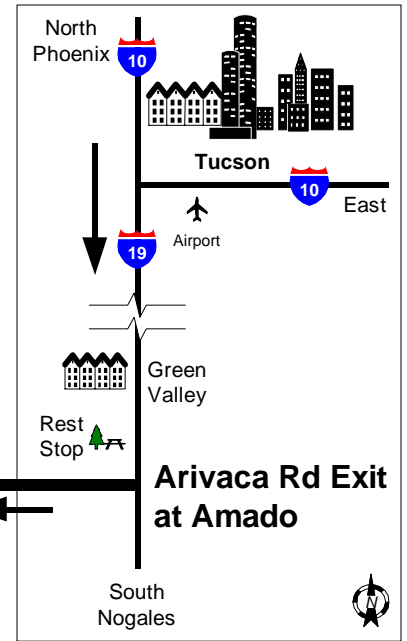

# Directions to:

**Arivaca Independent Filmmakers Expo**  
**Arivaca Community Center**  
**ARIVACA, AZ**

Approximately  
**23 Miles**  
 between  
 Amado  
 and Arivaca

For film expo schedule  
 and information; or for  
 accomodations and  
 tourist info on  
 Arivaca visit  
**www.Arivaca.net**

DIRECTIONS TO THE ARIVACA COMMUNITY CENTER: Take Interstate 19, South from Tucson to Arivaca Road exit at Amado. At end of Exit ramp take right, then right again at stop sign. Take Left onto Arivaca Road (just past Cow Palace Restaurant). Follow Arivaca Road approx. 23 miles to Arivaca. Take left onto Univer sal Ranch Road (Look for RV sign). Continue Straight approximately 1/2 mile, just past the fire department on right.